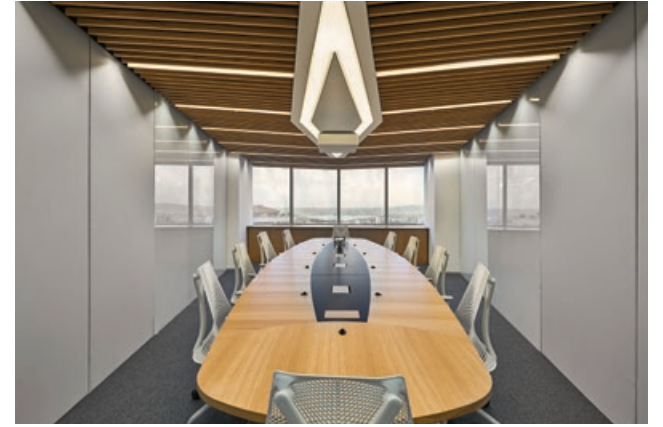

YAŞAM BİLİMLERİ
LABORATUVARI
LIFE SCIENCE LAB

Project Name General Electric Innovation Center

Date 2015

Place of Work Technopark / İstanbul

Total m² 1500

Project Name Bain & Company
Date 2016
Place of Work İstanbul, Akmerkez
Total m² 500